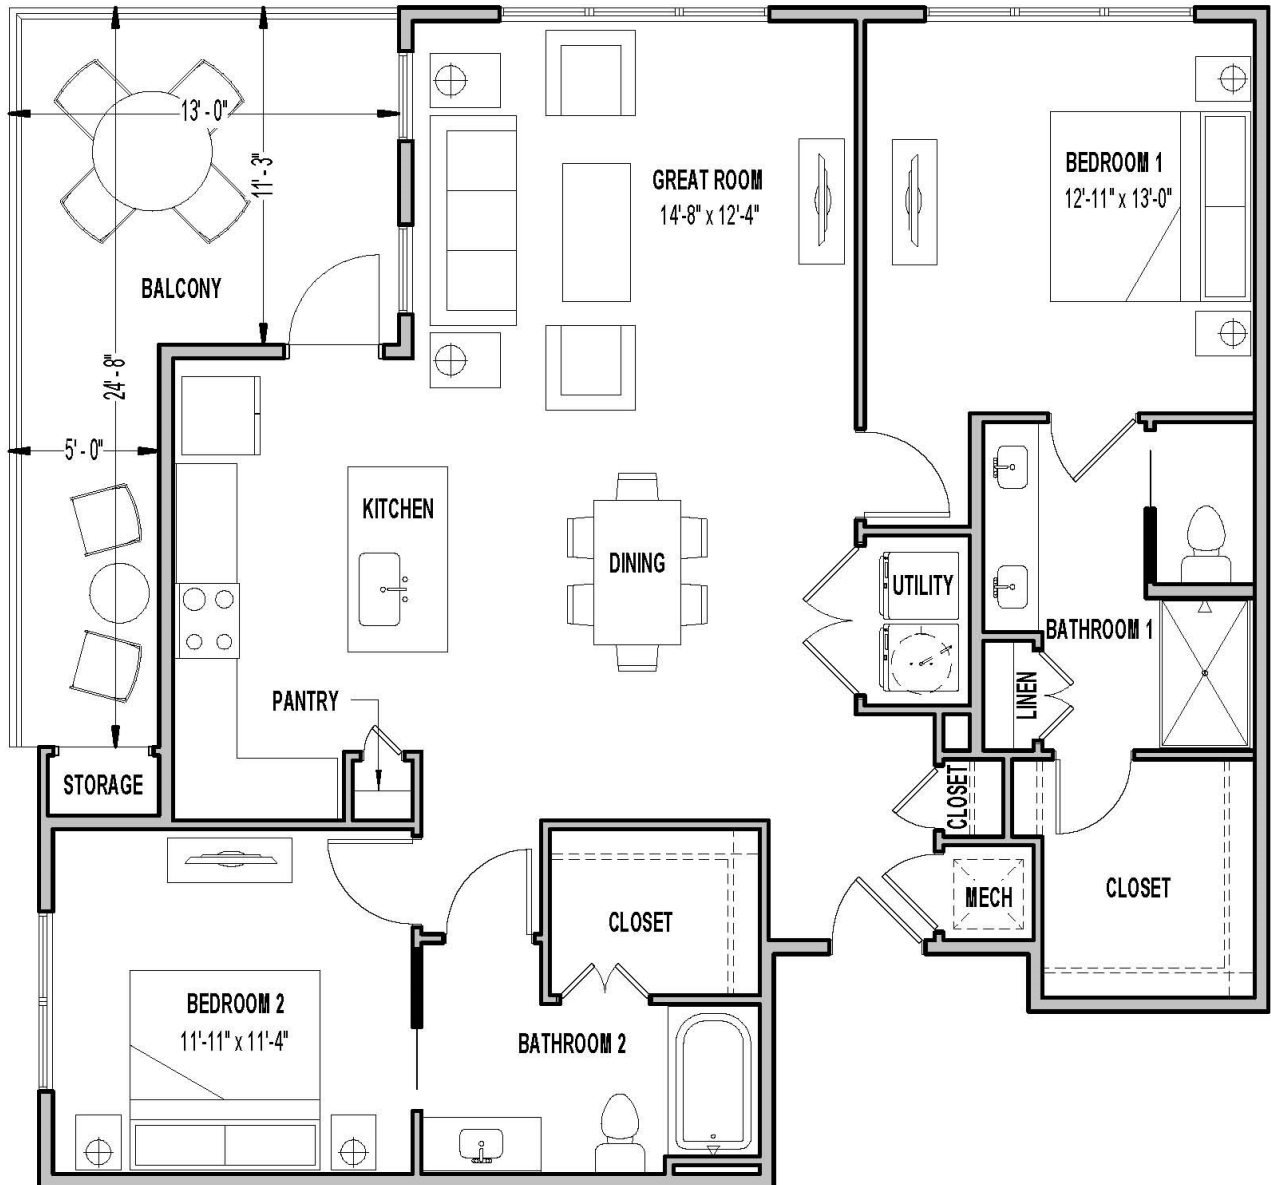

The Moderne

at Linwood

B4 Floor Plan

2 BEDROOM / 2 BATH: 1,220 sq.ft.
COVERED BALCONY: 213 sq.ft.
TOTAL LIVABLE SPACE: 1,433 sq.ft.

Floor plans shown are not to any particular scale and are subject to change. All dimensions are approximate and subject to change.