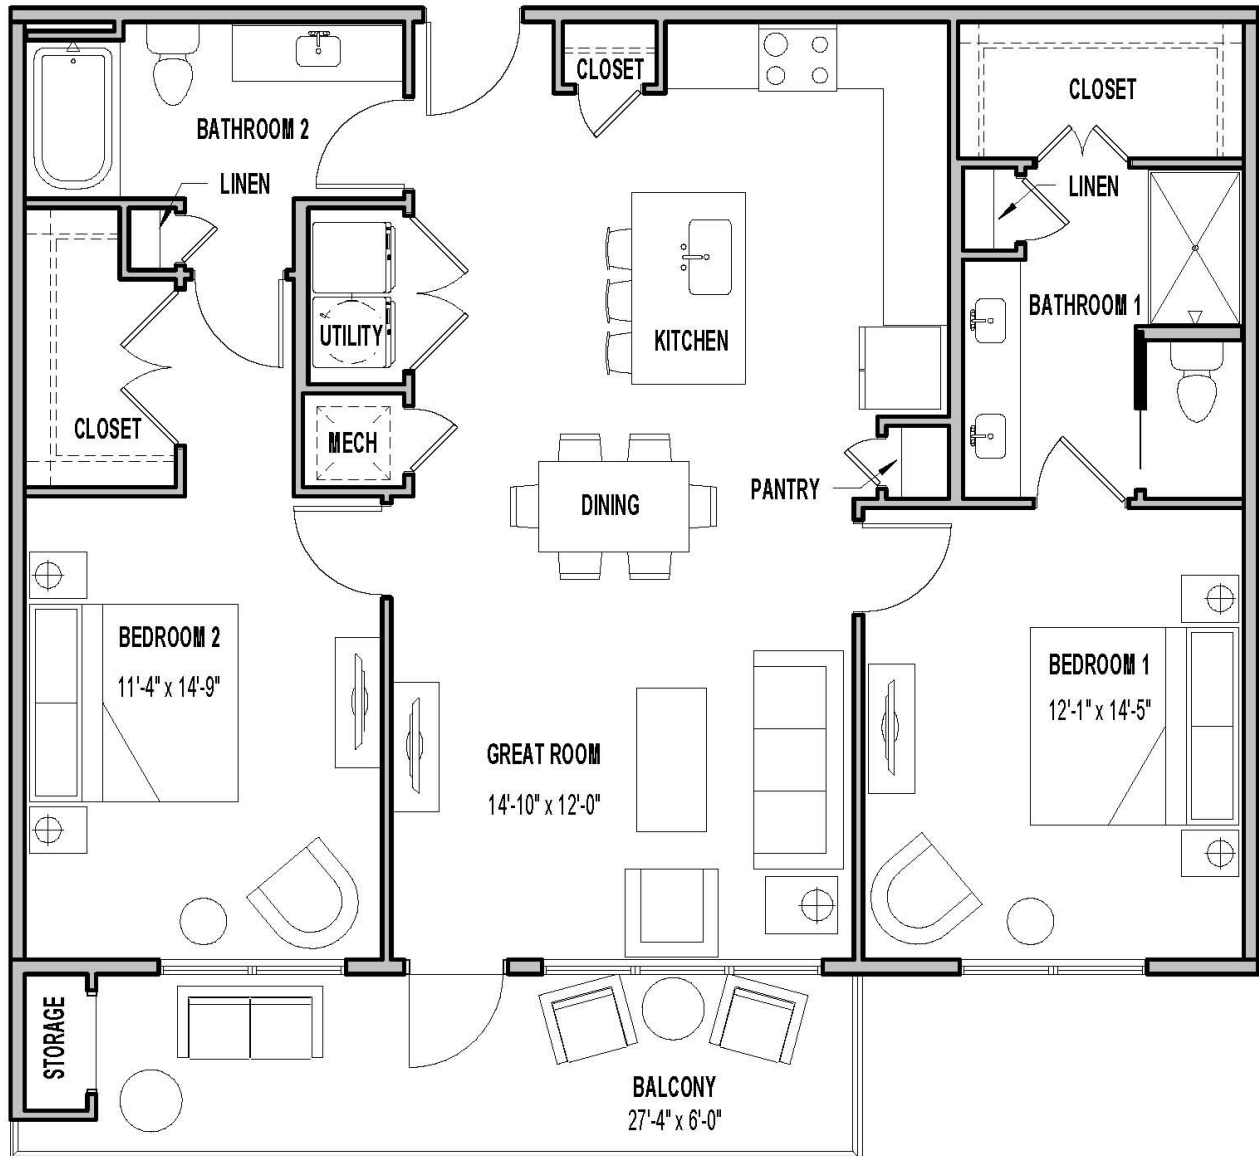

## B3.1 Floor Plan

2 BEDROOM / 2 BATH: 1,169 sq.ft.

COVERED BALCONY: 164 sq.ft.

TOTAL LIVABLE SPACE: 1,333 sq.ft.