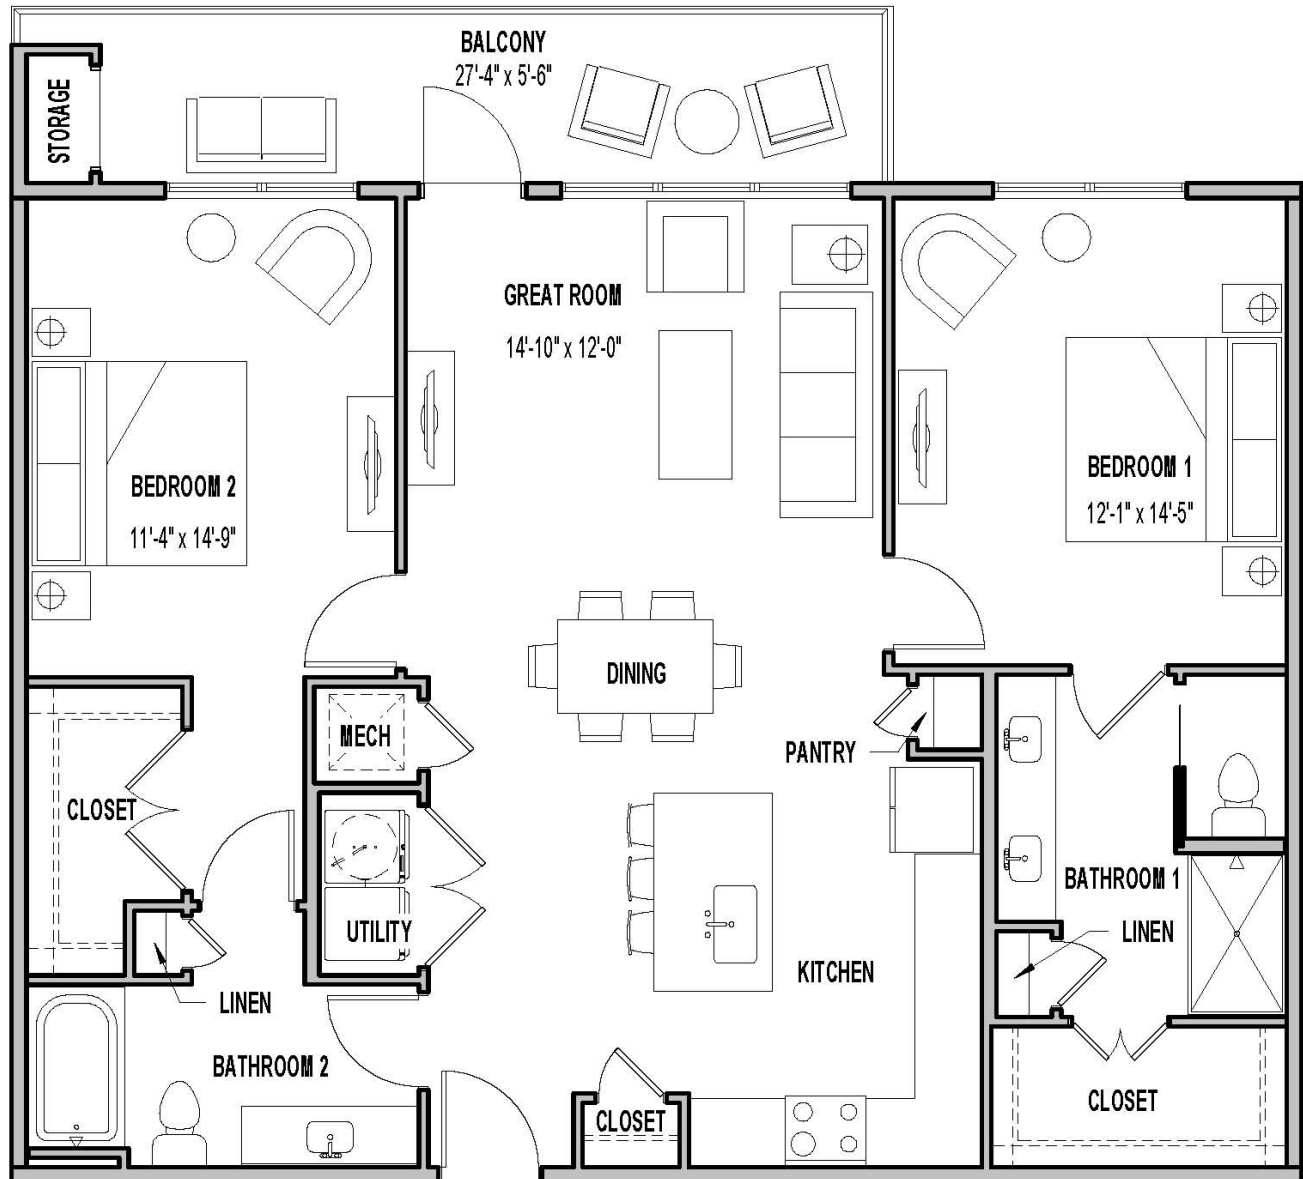

The Moderne

at Linwood

B3.1 Floor Plan

2 BEDROOM / 2 BATH: 1,169 sq.ft.
COVERED BALCONY: 150 sq.ft.
TOTAL LIVABLE SPACE: 1,319 sq.ft.

Floor plans shown are not to any particular scale and are subject to change. All dimensions are approximate and subject to change.