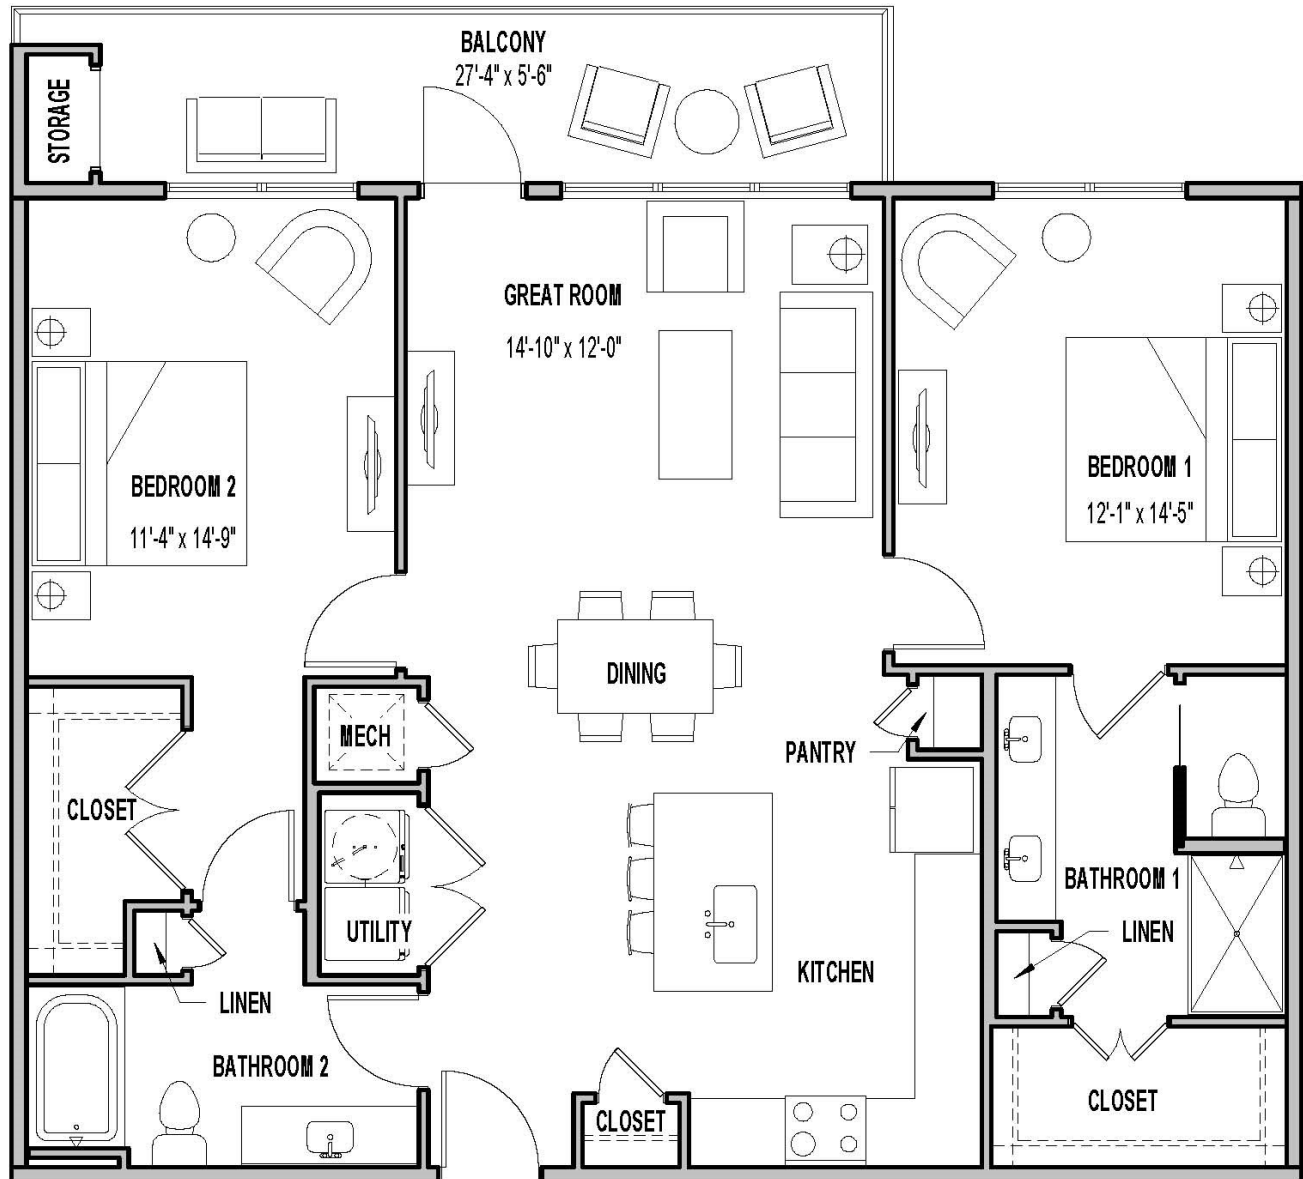

The Moderne

at Linwood

B3 Floor Plan

2 BEDROOM / 2 BATH: 1,169 sq.ft.
COVERED BALCONY: 150 sq.ft.
TOTAL LIVABLE SPACE: 1,319 sq.ft.

Floor plans shown are not to any particular scale and are subject to change. All dimensions are approximate and subject to change.