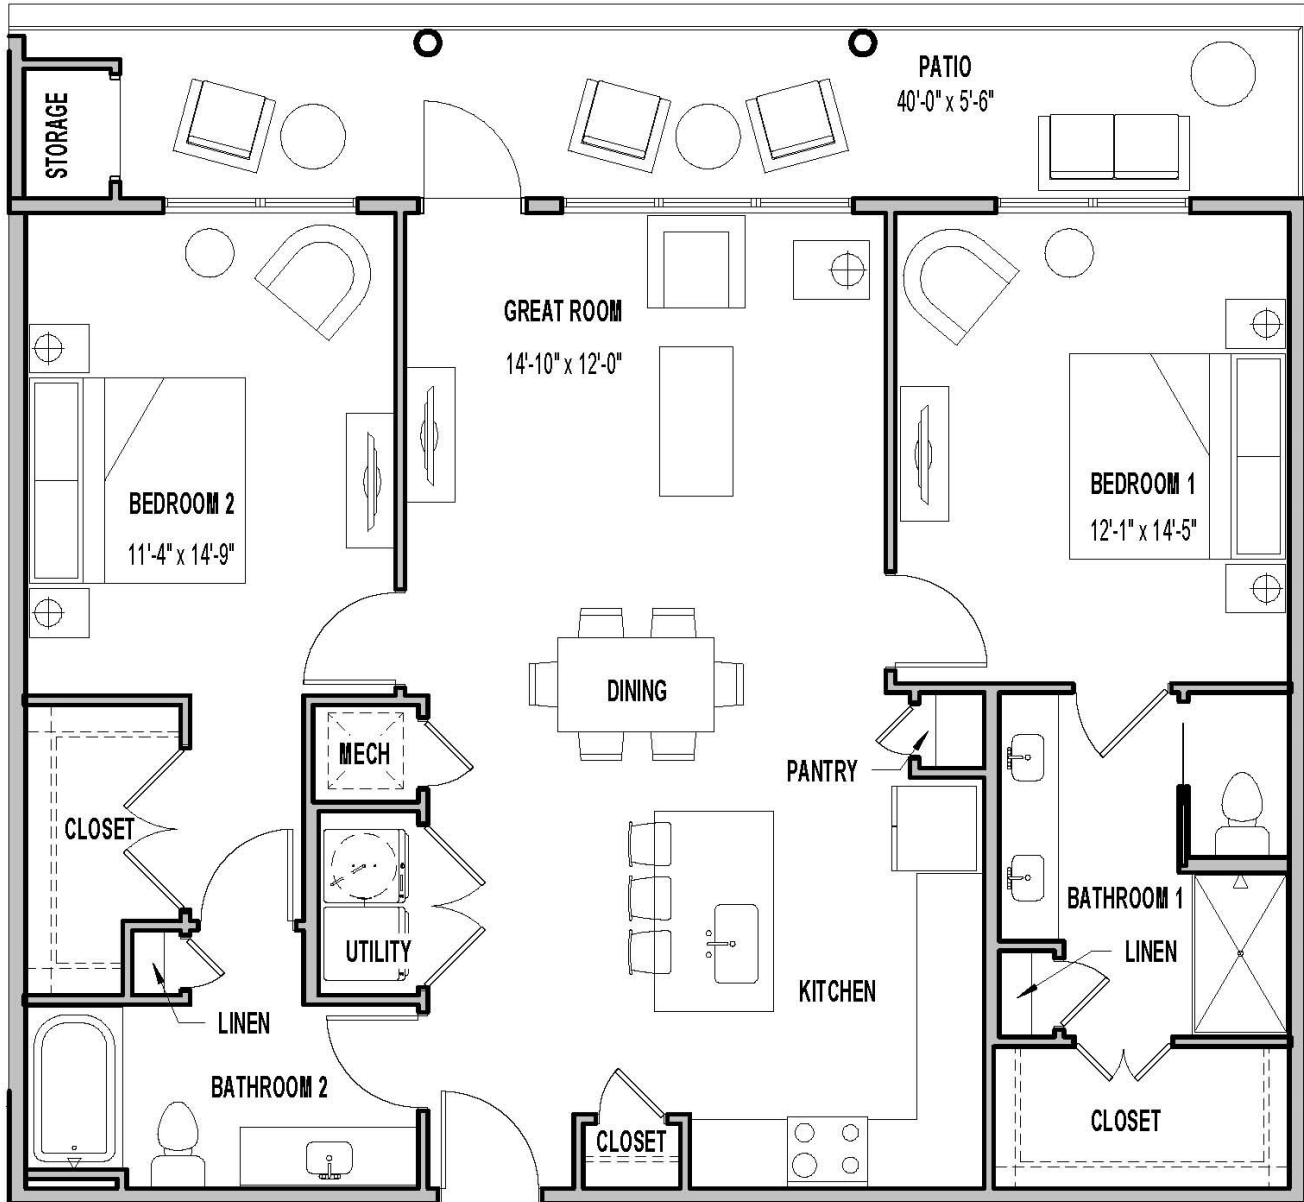

The Moderne

at Linwood

B3 Floor Plan

2 BEDROOM / 2 BATH: 1,169 sq.ft.
COVERED BALCONY: 220 sq.ft.
TOTAL LIVABLE SPACE: 1,389 sq.ft.

Floor plans shown are not to any particular scale and are subject to change. All dimensions are approximate and subject to change.