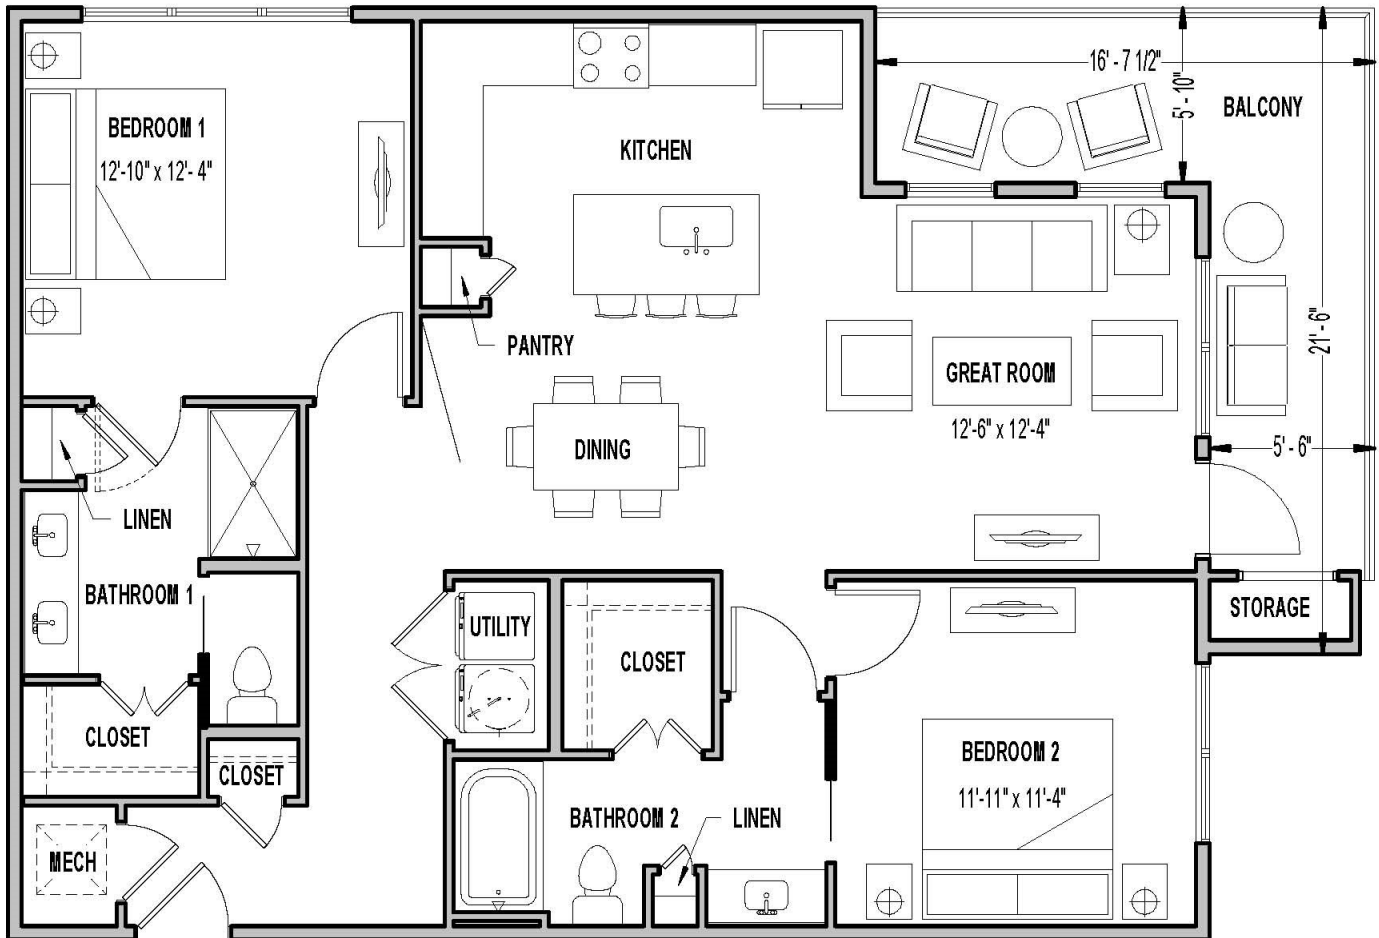

The Moderne

at Linwood

B2 Floor Plan

2 BEDROOM / 2 BATH: 1,104 sq.ft.
COVERED BALCONY: 170 sq.ft.
TOTAL LIVABLE SPACE: 1,274 sq.ft.

Floor plans shown are not to any particular scale and are subject to change. All dimensions are approximate and subject to change.