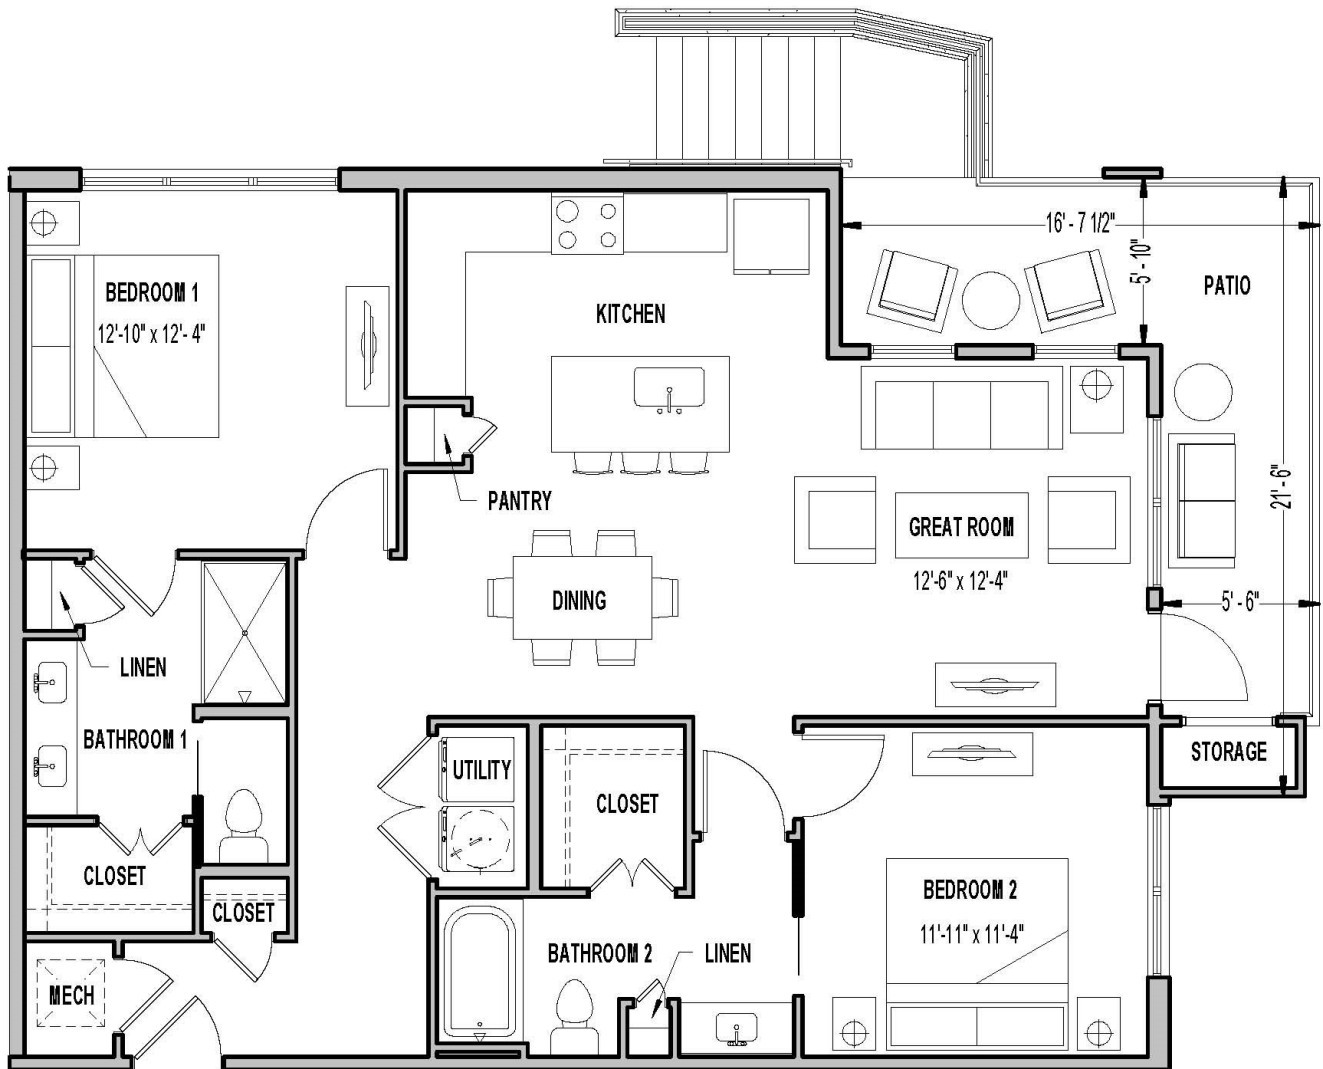

The Moderne

at Linwood

B2 Floor Plan

2 BEDROOM / 2 BATH: 1,104 sq.ft.
COVERED BALCONY: 170 sq.ft.
TOTAL LIVABLE SPACE: 1,274 sq.ft.

Floor plans shown are not to any particular scale and are subject to change. All dimensions are approximate and subject to change.