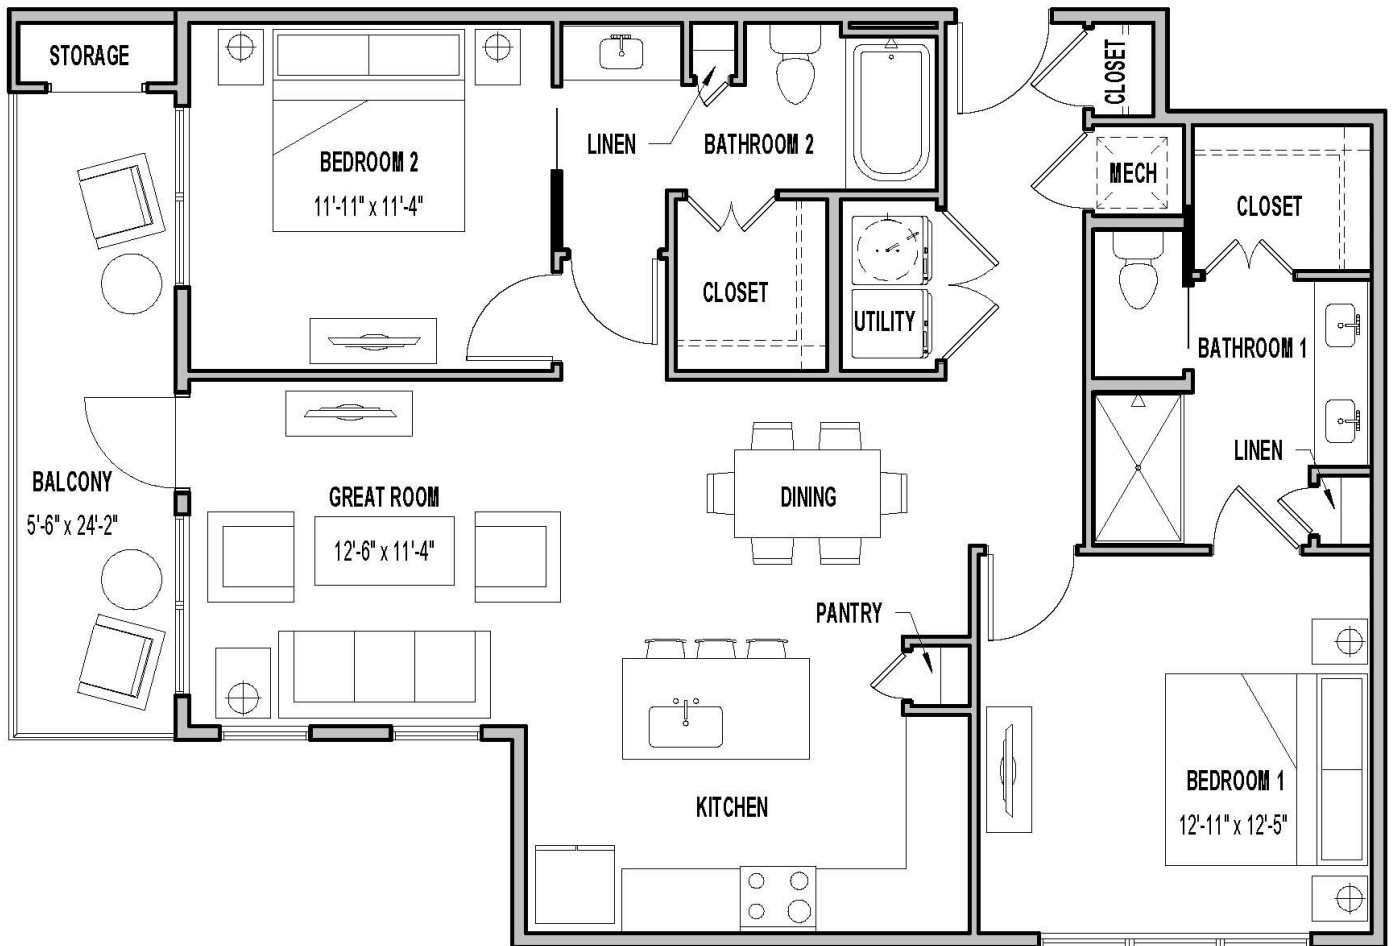

The Moderne

at Linwood

B1 Floor Plan

2 BEDROOM / 2 BATH: 1,068 sq.ft.
COVERED BALCONY: 133 sq.ft.
TOTAL LIVABLE SPACE: 1,201 sq.ft.

Floor plans shown are not to any particular scale and are subject to change. All dimensions are approximate and subject to change.