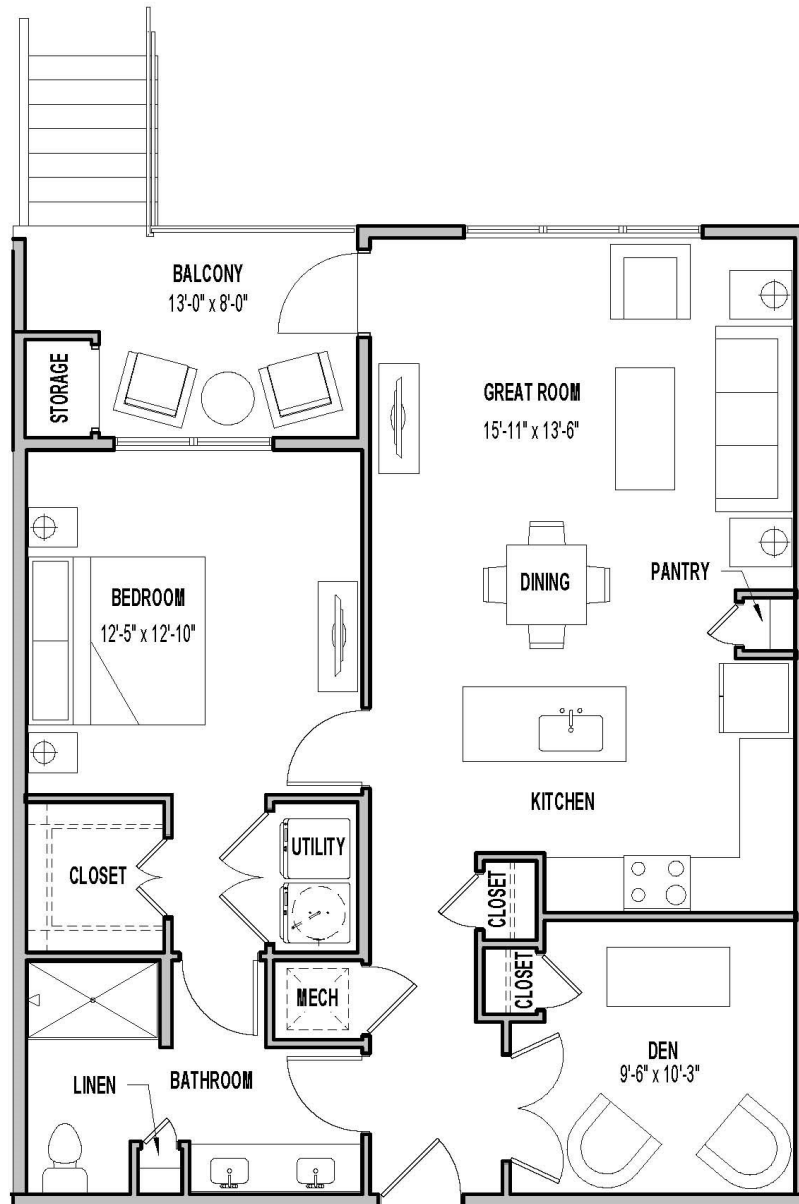

## A3 Floor Plan

1 BEDROOM / 1 BATH + DEN	939 sq.ft.
COVERED BALCONY:	111 sq.ft.
TOTAL LIVABLE SPACE:	1,050 sq.ft.

Floor plans shown are not to any particular scale and are subject to change. All dimensions are approximate and subject to change.