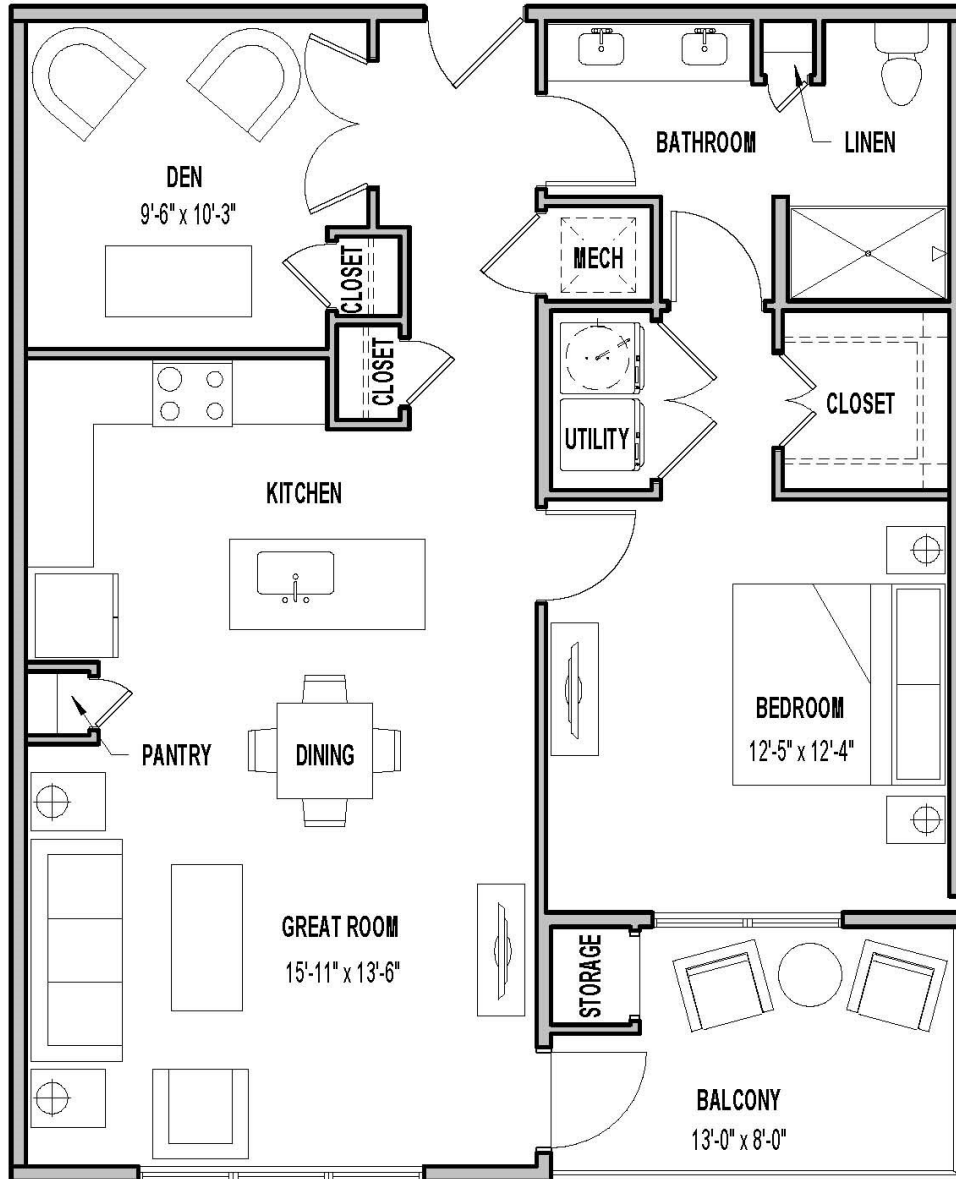

The Moderne

at Linwood

A3 Floor Plan

1 BEDROOM / 1 BATH + DEN	939 sq.ft.
COVERED BALCONY:	111 sq.ft.
TOTAL LIVABLE SPACE:	1,050 sq.ft.

Floor plans shown are not to any particular scale and are subject to change. All dimensions are approximate and subject to change.