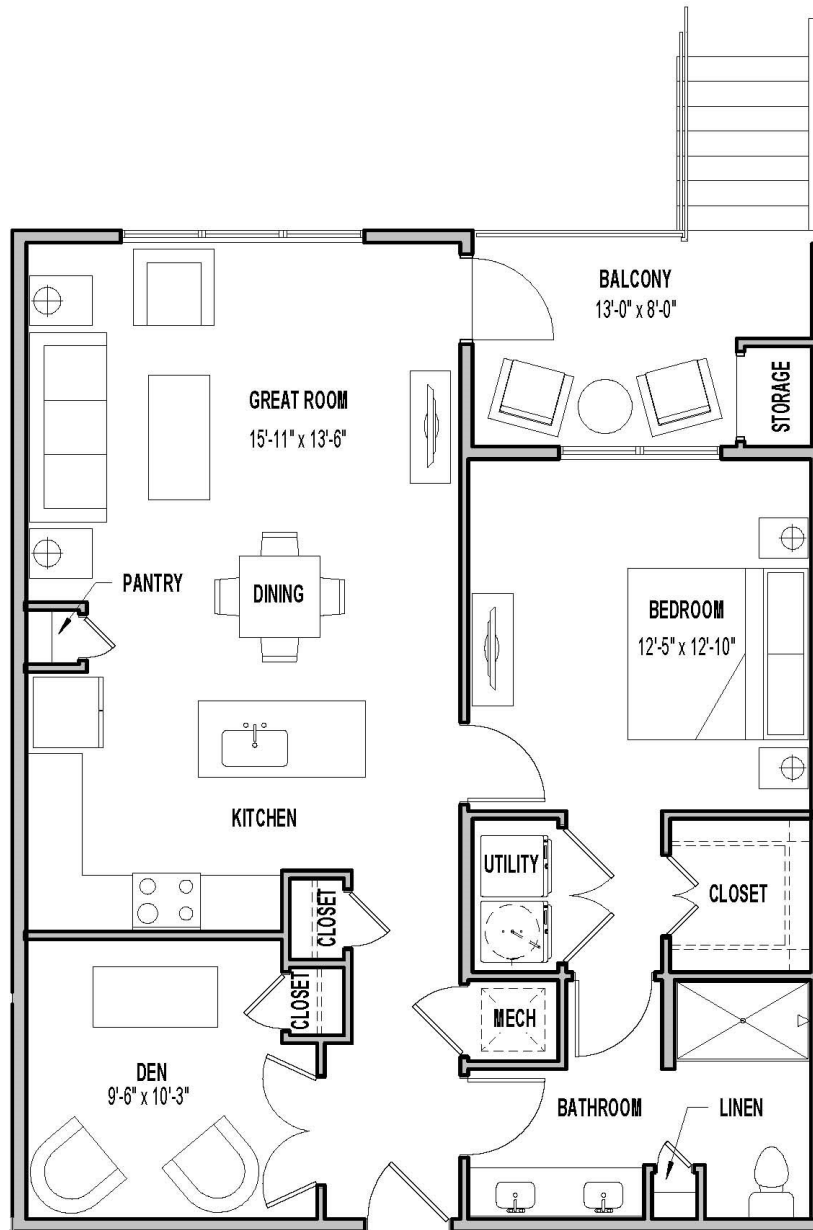

The Moderne

A3 Floor Plan

1 BEDROOM / 1 BATH + DEN	939 sq.ft.
COVERED BALCONY:	111 sq.ft.
TOTAL LIVABLE SPACE:	1,050 sq.ft.

Floor plans shown are not to any particular scale and are subject to change. All dimensions are approximate and subject to change.