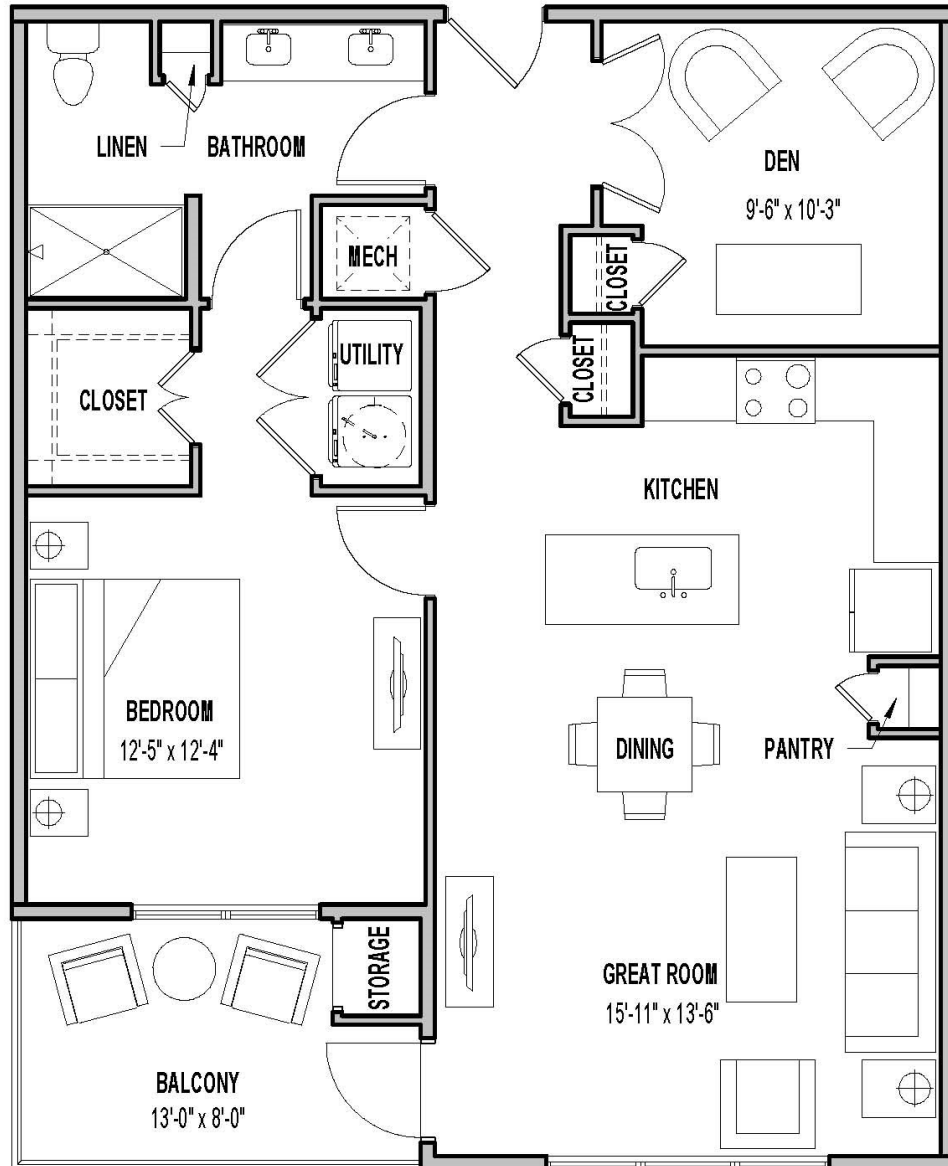

The Moderne

at Linwood

A3 Floor Plan

1 BEDROOM / 1 BATH + DEN	939 sq.ft.
COVERED BALCONY:	111 sq.ft.
TOTAL LIVABLE SPACE:	1,050 sq.ft.

Floor plans shown are not to any particular scale and are subject to change. All dimensions are approximate and subject to change.