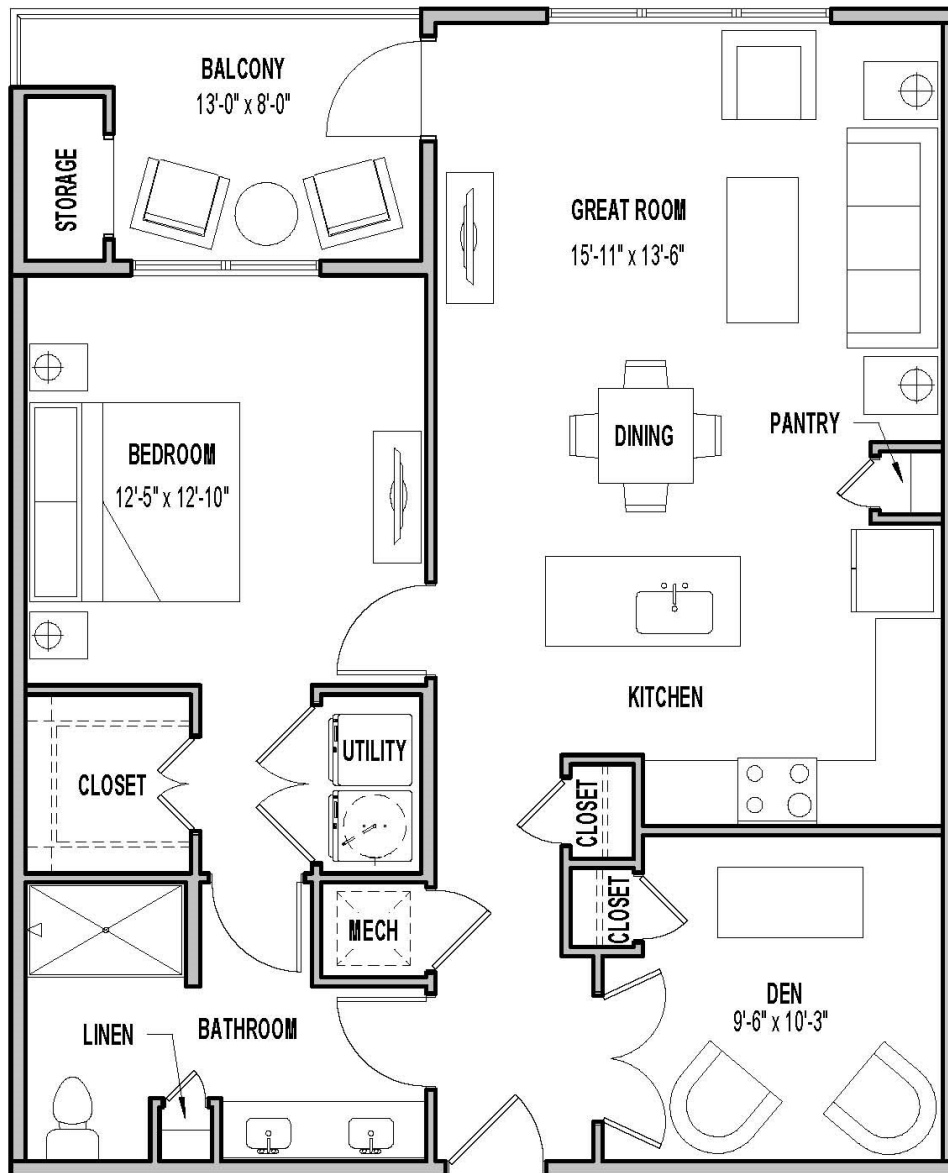

## A3 Floor Plan

1 BEDROOM / 1 BATH + DEN 939 sq.ft.  
COVERED BALCONY: 111 sq.ft.  
TOTAL LIVABLE SPACE: 1,050 sq.ft.

Floor plans shown are not to any particular scale and are subject to change. All dimensions are approximate and subject to change.