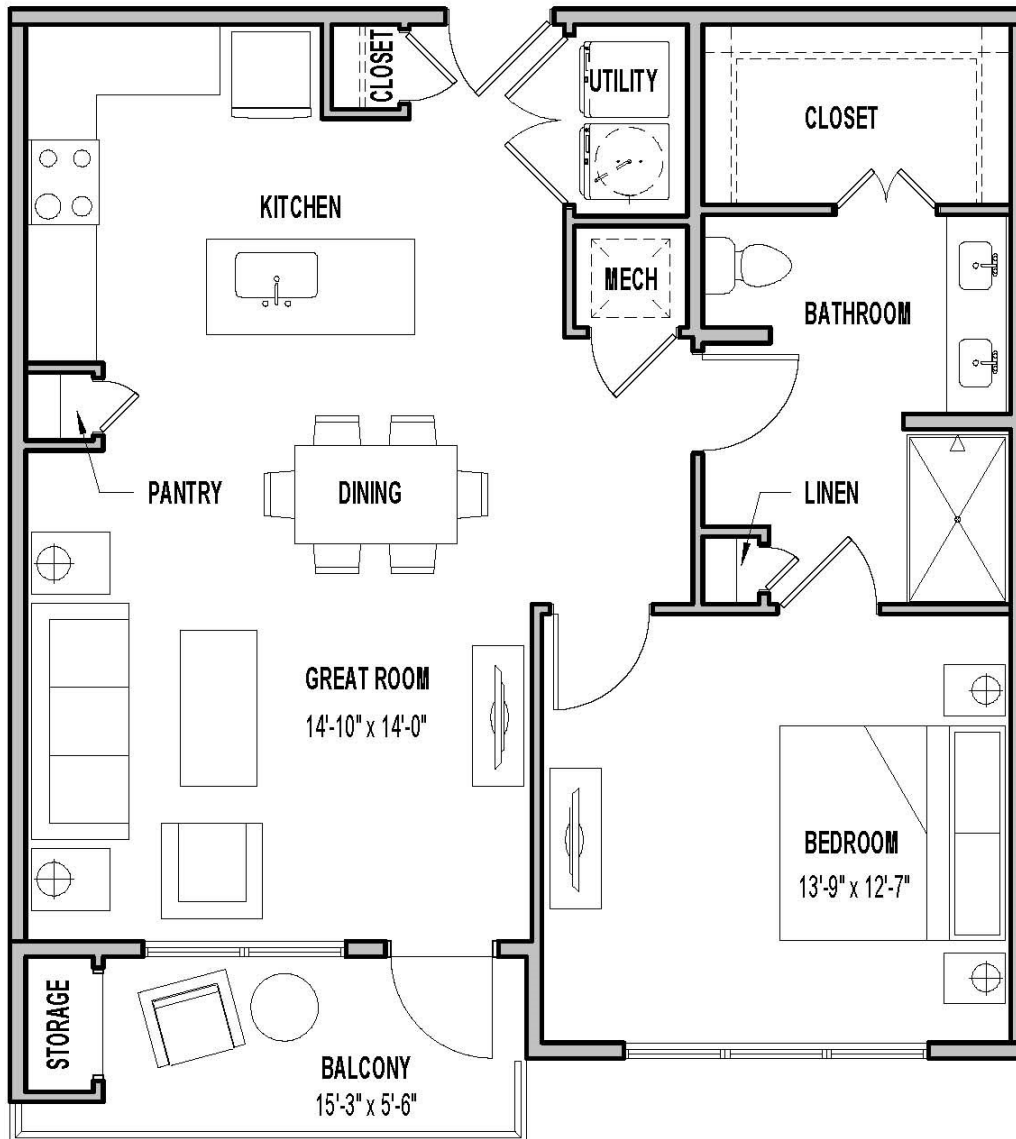

The Moderne

at Linwood

A2 Floor Plan

1 BEDROOM / 1 BATH: 823 sq.ft.
COVERED BALCONY: 84 sq.ft.
TOTAL LIVABLE SPACE: 907 sq.ft.

Floor plans shown are not to any particular scale and are subject to change. All dimensions are approximate and subject to change.