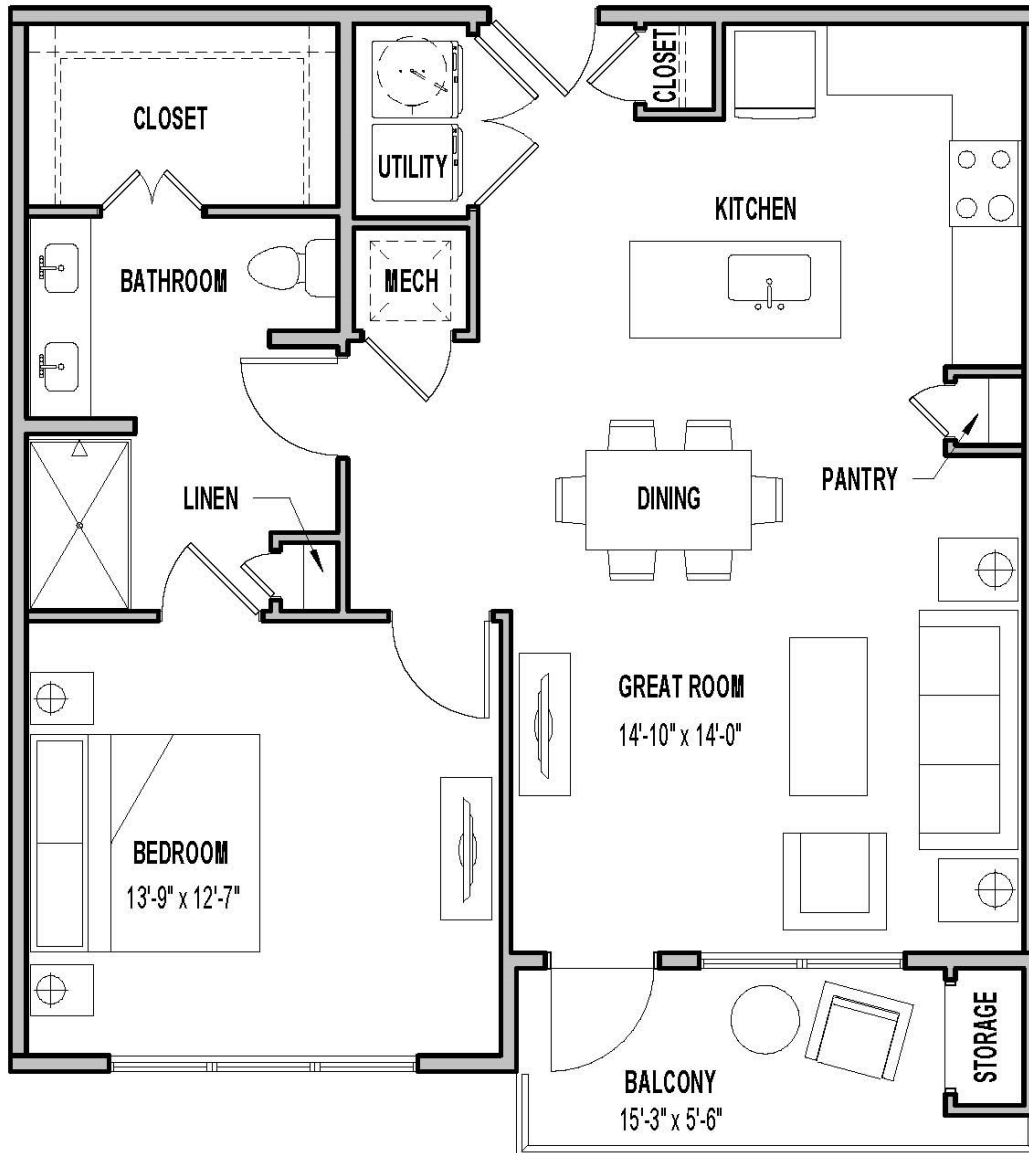

The Moderne

at Linwood

A2 Floor Plan

1 BEDROOM / 1 BATH: 823 sq.ft.
COVERED BALCONY: 84 sq.ft.
TOTAL LIVABLE SPACE: 907 sq.ft.

Floor plans shown are not to any particular scale and are subject to change. All dimensions are approximate and subject to change.