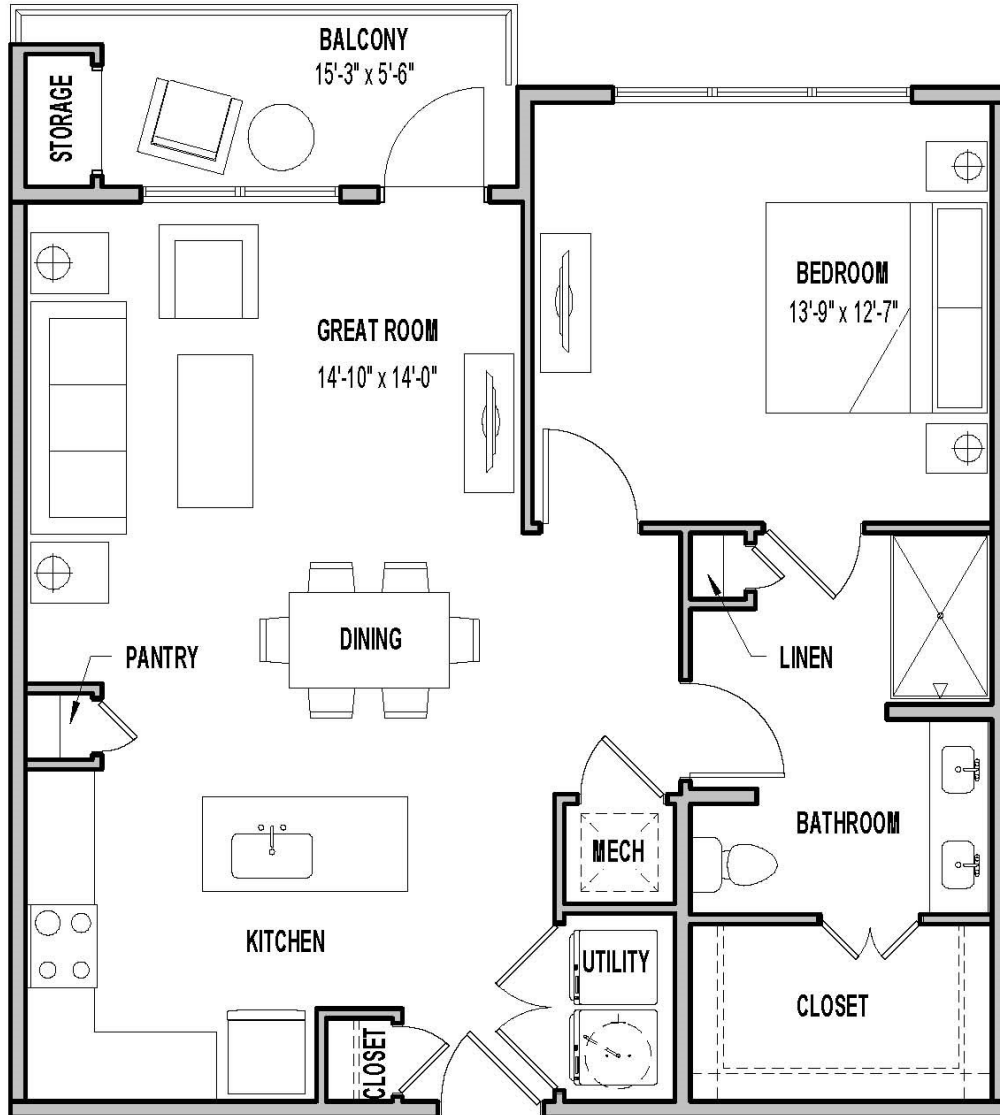

The Moderne

at Linwood

A2 Floor Plan

1 BEDROOM / 1 BATH: 823 sq.ft.
COVERED BALCONY: 84 sq.ft.
TOTAL LIVABLE SPACE: 907 sq.ft.

Floor plans shown are not to any particular scale and are subject to change. All dimensions are approximate and subject to change.