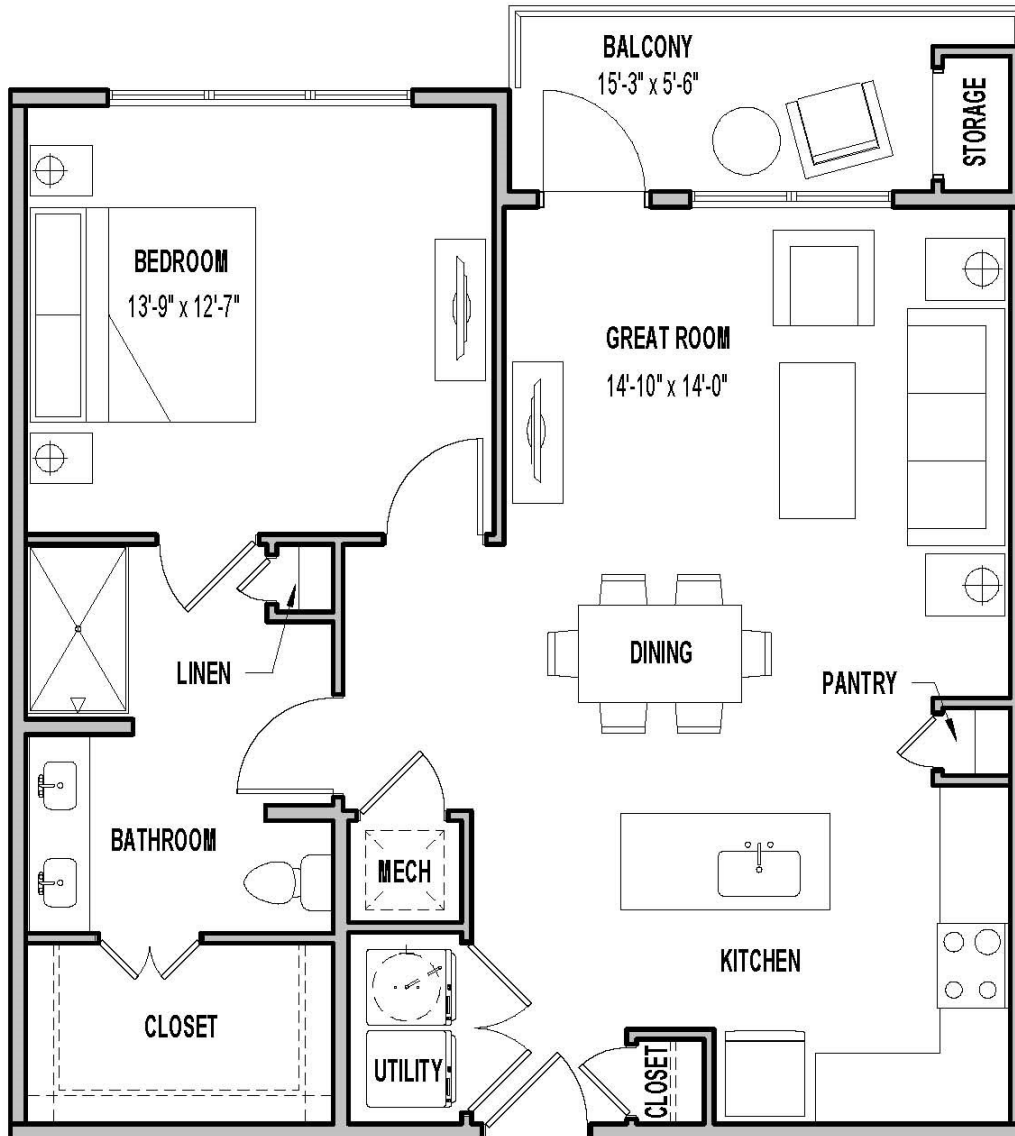

## A2 Floor Plan

1 BEDROOM / 1 BATH: 823 sq.ft.  
COVERED BALCONY: 84 sq.ft.  
TOTAL LIVABLE SPACE: 907 sq.ft.

Floor plans shown are not to any particular scale and are subject to change. All dimensions are approximate and subject to change.