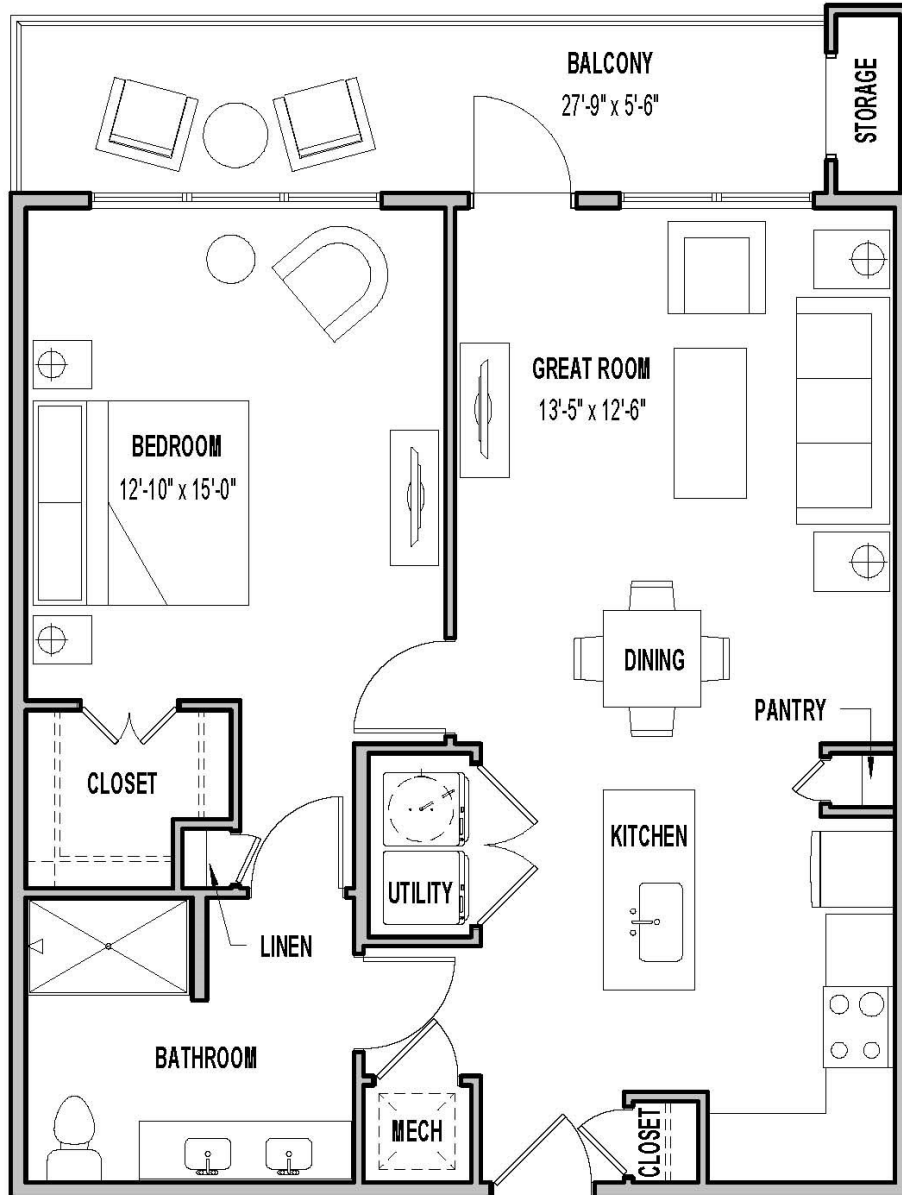

The Moderne

at Linwood

A1 Floor Plan

1 BEDROOM / 1 BATH: 801 sq.ft.
COVERED BALCONY: 153 sq.ft.
TOTAL LIVABLE SPACE: 954 sq.ft.

Floor plans shown are not to any particular scale and are subject to change. All dimensions are approximate and subject to change.